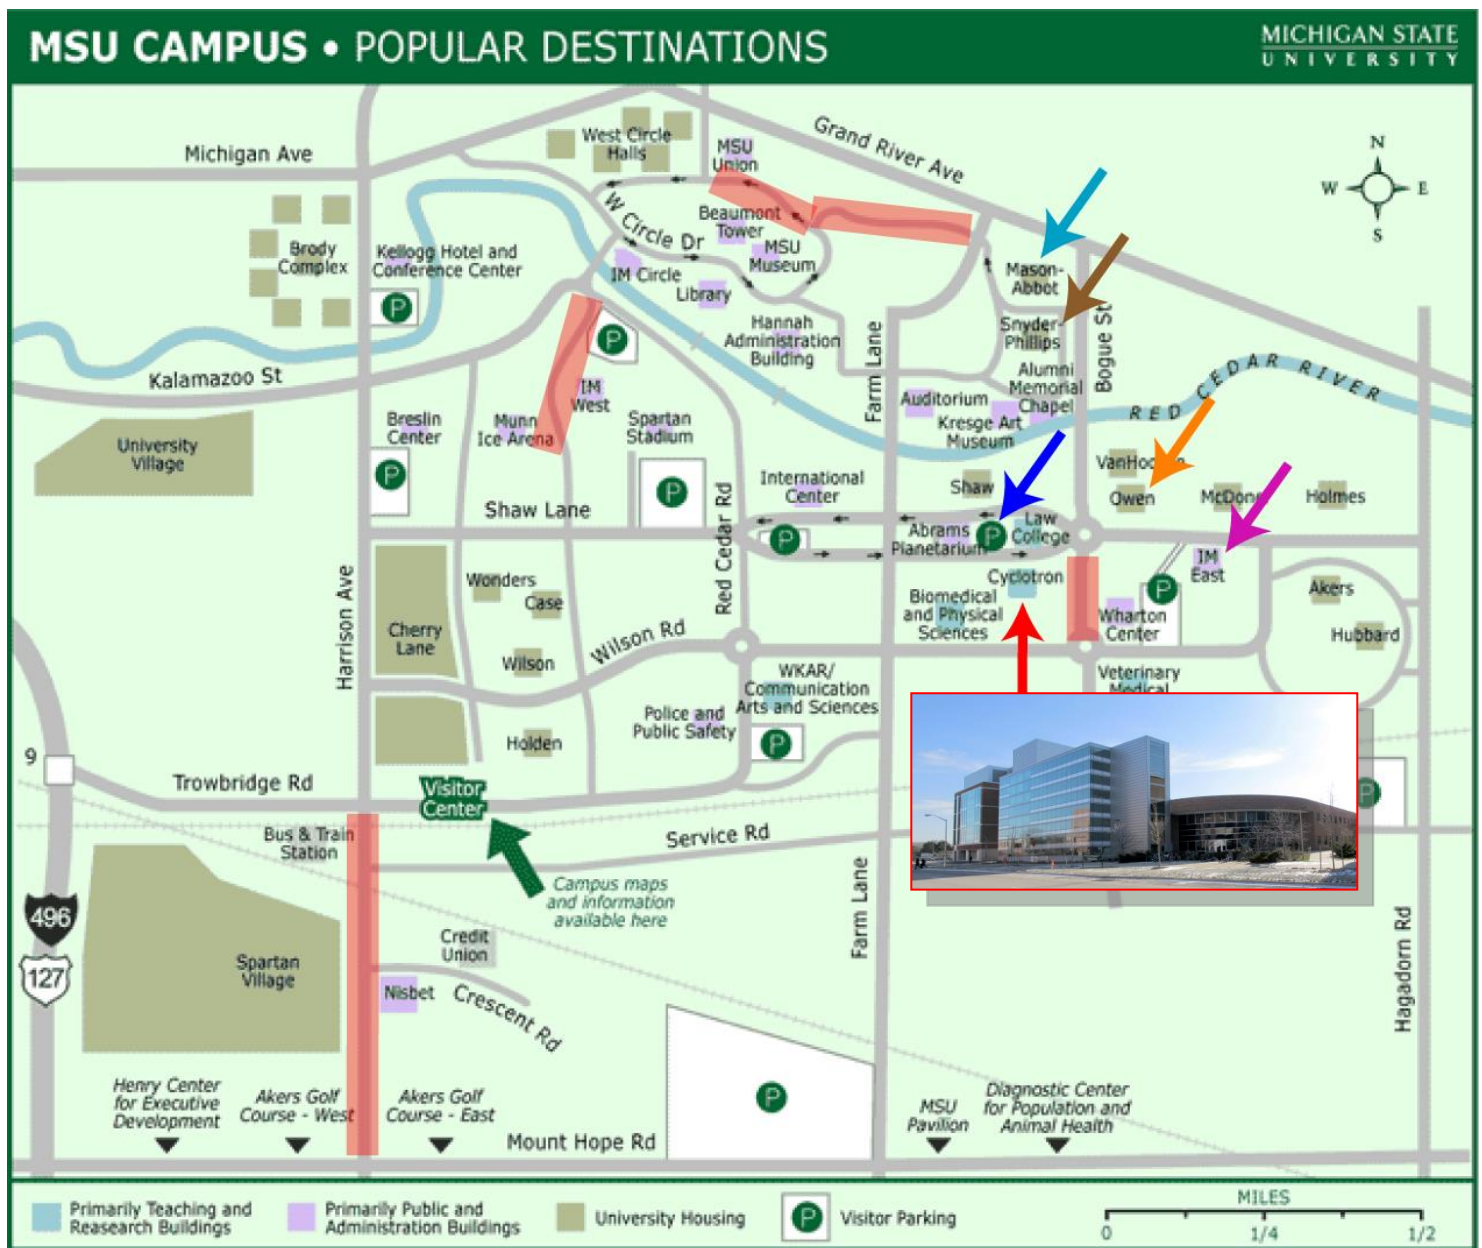

Parents of PAN students are welcome to attend the conclusion of the program on Friday, July 28!

**Park in the Shaw Lane Parking ramp (dark blue arrow below)**

Park at in the below-ground levels, use pay-by-plate kiosk!

**Come to the Cyclotron Lobby (red arrow below, enter curved glass section at NW corner of the building)**

**Address for GPS: 640 S. Shaw Lane, East Lansing, MI**

**Closing ceremonies: 2pm in the NSCL (Cyclotron) Auditorium**

**Poster session: 2:30-3:30pm in the NSCL (Cyclotron) Atrium**

Other maps available at <http://maps.msu.edu>